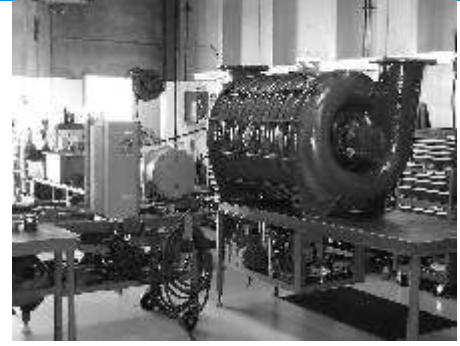

24 HOUR SERVICE AND REPAIR

Service • Repair • Installation

Pumps • Compressors • Blowers • Gearboxes • Related Equipment

- AUTHORIZED WARRANTY SERVICE CENTER
- FULL SERVICE & REPAIR FACILITY
- FACTORY CERTIFIED TECHNICIANS
- SHOP RUN TEST CAPABILITY
- ROUTINE MAINTENANCE AGREEMENTS
- FIELD SERVICE
- FABRICATED PACKAGES
- EQUIPMENT INSTALLATION
- REMANUFACTURED ROTARY SCREW AIR ENDS
- APPLICATION & ENGINEERING ASSISTANCE
- REMANUFACTURED BLOWERS & VACUUM PUMPS