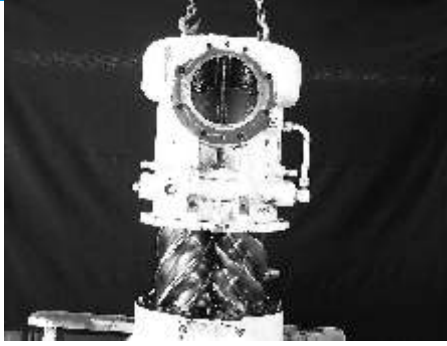

24 HOUR SERVICE AND REPAIR

Service • Repair • Installation

Pumps • Compressors • Blowers • Gearboxes • Related Equipment

- AUTHORIZED WARRANTY SERVICE CENTER
- FULL SERVICE & REPAIR FACILITY
- FACTORY CERTIFIED TECHNICIANS
- SHOP RUN TEST CAPABILITY
- ROUTINE MAINTENANCE AGREEMENTS
- FIELD SERVICE
- FABRICATED PACKAGES
- EQUIPMENT INSTALLATION
- REMANUFACTURED ROTARY SCREW AIR ENDS
- APPLICATION & ENGINEERING ASSISTANCE
- REMANUFACTURED BLOWERS & VACUUM PUMPS